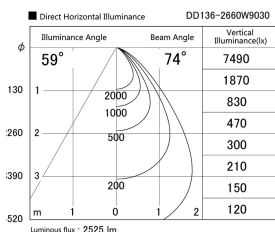

Item no. DD136-2660W9030

Series Name: Cledy versa R-G (DD136)

Installation	Recessed mount
Type	High-efficiency adjustable downlight
Fixture wattage	23W
Beam angle	74 deg
Color Temp.	3000K
CRI	Ra>90
Luminous	2525 lm
Body	Die-cast aluminum alloy
Body finish	N/A
Trim finish	White
Reflector finish	N/A
IP Rate	IP20
Light source	COB module
Input Voltage	AC220~240V
Dimming Type	Non-Dimmable
Certificate	CE, CCC
Cut Hole	150mm