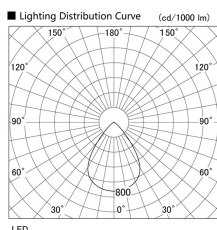

Item no. DD136-2660W9030

Series Name: Cledy versa R-G (DD136)

Installation	Recessed mount
Type	High-efficiency adjustable downlight
Fixture wattage	23W
Beam angle	74 deg
Color Temp.	3000K
CRI	Ra>90
Luminous	2525 lm
Body	Die-cast aluminum alloy
Body finish	N/A
Trim finish	White
Reflector finish	N/A
IP Rate	IP20
Light source	COB module
Input Voltage	AC220~240V
Dimming Type	Non-Dimmable
Certificate	CE, CCC
Cut Hole	150mm