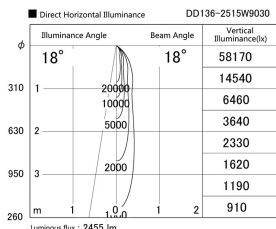

Item no. DD136-2515W9030

Series Name: Cledy versa R-G (DD136)

Installation	Recessed mount
Type	High-efficiency adjustable downlight
Fixture wattage	23W
Beam angle	18 deg
Color Temp.	3000K
CRI	Ra>90
Luminous	2456 lm
Body	Die-cast aluminum alloy
Body finish	N/A
Trim finish	White
Reflector finish	N/A
IP Rate	IP20
Light source	COB module
Input Voltage	AC220~240V
Dimming Type	Non-Dimmable
Certificate	CE, CCC
Cut Hole	125mm