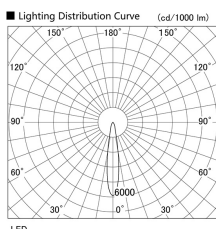

Item no. DD136-2515W9030

Series Name: Cledy versa R-G (DD136)

Installation	Recessed mount
Type	High-efficiency adjustable downlight
Fixture wattage	23W
Beam angle	18 deg
Color Temp.	3000K
CRI	Ra>90
Luminous	2456 lm
Body	Die-cast aluminum alloy
Body finish	N/A
Trim finish	White
Reflector finish	N/A
IP Rate	IP20
Light source	COB module
Input Voltage	AC220~240V
Dimming Type	Non-Dimmable
Certificate	CE, CCC
Cut Hole	125mm