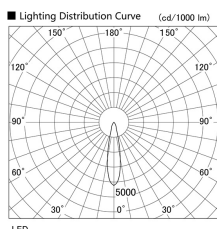

Item no. DD136-2520W9030

Series Name: Cledy versa R-G (DD136)

| | |
|------------------|---|
| Installation | Recessed mount |
| Type | High-efficiency adjustable downlight |
| Fixture wattage | 23W |
| Beam angle | 22 deg |
| Color Temp. | 3000K |
| CRI | Ra>90 |
| Luminous | 2489 lm |
| Body | Die-cast aluminum alloy |
| Body finish | N/A |
| Trim finish | White |
| Reflector finish | N/A |
| IP Rate | IP20 |
| Light source | COB module |
| Input Voltage | AC220~240V |
| Dimming Type | Non-Dimmable |
| Certificate | CE, CCC |
| Cut Hole | 125mm |