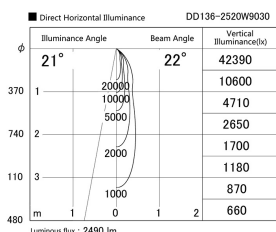

Item no. DD136-2520W9030

Series Name: Cledy versa R-G (DD136)

| | |
|------------------|---|
| Installation | Recessed mount |
| Type | High-efficiency adjustable downlight |
| Fixture wattage | 23W |
| Beam angle | 22 deg |
| Color Temp. | 3000K |
| CRI | Ra>90 |
| Luminous | 2489 lm |
| Body | Die-cast aluminum alloy |
| Body finish | N/A |
| Trim finish | White |
| Reflector finish | N/A |
| IP Rate | IP20 |
| Light source | COB module |
| Input Voltage | AC220~240V |
| Dimming Type | Non-Dimmable |
| Certificate | CE, CCC |
| Cut Hole | 125mm |