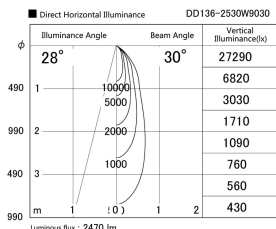

Item no. DD136-2530W9030

Series Name: Cledy versa R-G (DD136)

Installation	Recessed mount
Type	High-efficiency adjustable downlight
Fixture wattage	23W
Beam angle	30 deg
Color Temp.	3000K
CRI	Ra>90
Luminous	2472 lm
Body	Die-cast aluminum alloy
Body finish	N/A
Trim finish	White
Reflector finish	N/A
IP Rate	IP20
Light source	COB module
Input Voltage	AC220~240V
Dimming Type	Non-Dimmable
Certificate	CE, CCC
Cut Hole	125mm