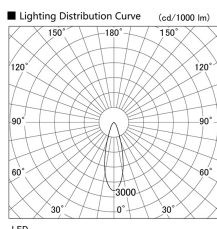

Item no. DD136-2530W9030

Series Name: Cledy versa R-G (DD136)

Installation	Recessed mount
Type	High-efficiency adjustable downlight
Fixture wattage	23W
Beam angle	30 deg
Color Temp.	3000K
CRI	Ra>90
Luminous	2472 lm
Body	Die-cast aluminum alloy
Body finish	N/A
Trim finish	White
Reflector finish	N/A
IP Rate	IP20
Light source	COB module
Input Voltage	AC220~240V
Dimming Type	Non-Dimmable
Certificate	CE, CCC
Cut Hole	125mm