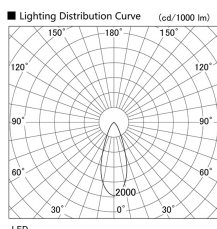

Item no. DD136-2540W9030

Series Name: Cledy versa R-G (DD136)

Installation	Recessed mount
Type	High-efficiency adjustable downlight
Fixture wattage	23W
Beam angle	38 deg
Color Temp.	3000K
CRI	Ra>90
Luminous	2416 lm
Body	Die-cast aluminum alloy
Body finish	N/A
Trim finish	White
Reflector finish	N/A
IP Rate	IP20
Light source	COB module
Input Voltage	AC220~240V
Dimming Type	Non-Dimmable
Certificate	CE, CCC
Cut Hole	125mm