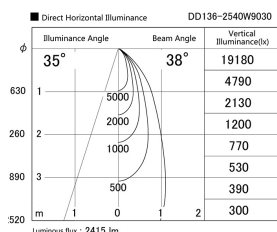

Item no. DD136-2540W9030

Series Name: Cledy versa R-G (DD136)

Installation	Recessed mount
Type	High-efficiency adjustable downlight
Fixture wattage	23W
Beam angle	38 deg
Color Temp.	3000K
CRI	Ra>90
Luminous	2416 lm
Body	Die-cast aluminum alloy
Body finish	N/A
Trim finish	White
Reflector finish	N/A
IP Rate	IP20
Light source	COB module
Input Voltage	AC220~240V
Dimming Type	Non-Dimmable
Certificate	CE, CCC
Cut Hole	125mm