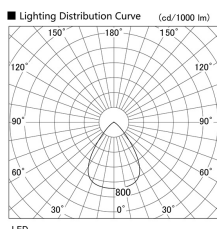

Item no. DD136-2560W9030

Series Name: Cledy versa R-G (DD136)

Installation	Recessed mount
Type	High-efficiency adjustable downlight
Fixture wattage	23W
Beam angle	74 deg
Color Temp.	3000K
CRI	Ra>90
Luminous	2208 lm
Body	Die-cast aluminum alloy
Body finish	N/A
Trim finish	White
Reflector finish	N/A
IP Rate	IP20
Light source	COB module
Input Voltage	AC220~240V
Dimming Type	Non-Dimmable
Certificate	CE, CCC
Cut Hole	125mm