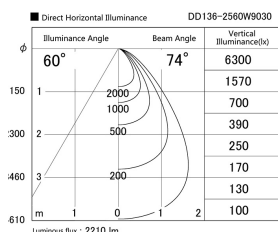

Item no. DD136-2560W9030

Series Name: Cledy versa R-G (DD136)

Installation	Recessed mount
Type	High-efficiency adjustable downlight
Fixture wattage	23W
Beam angle	74 deg
Color Temp.	3000K
CRI	Ra>90
Luminous	2208 lm
Body	Die-cast aluminum alloy
Body finish	N/A
Trim finish	White
Reflector finish	N/A
IP Rate	IP20
Light source	COB module
Input Voltage	AC220~240V
Dimming Type	Non-Dimmable
Certificate	CE, CCC
Cut Hole	125mm