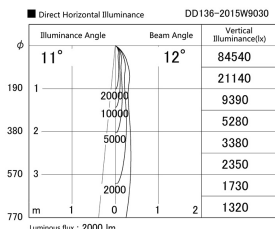

Item no. DD136-2015W9030

Series Name: Cledy versa R-G (DD136)

Installation	Recessed mount
Type	High-efficiency adjustable downlight
Fixture wattage	20W
Beam angle	12 deg
Color Temp.	3000K
CRI	Ra>90
Luminous	1999 lm
Body	Die-cast aluminum alloy
Body finish	N/A
Trim finish	White
Reflector finish	N/A
IP Rate	IP20
Light source	COB module
Input Voltage	AC220~240V
Dimming Type	Non-Dimmable
Certificate	CE, CCC
Cut Hole	125mm