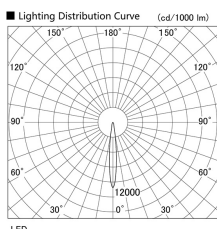

Item no. DD136-2015W9030

Series Name: Cledy versa R-G (DD136)

Installation	Recessed mount
Type	High-efficiency adjustable downlight
Fixture wattage	20W
Beam angle	12 deg
Color Temp.	3000K
CRI	Ra>90
Luminous	1999 lm
Body	Die-cast aluminum alloy
Body finish	N/A
Trim finish	White
Reflector finish	N/A
IP Rate	IP20
Light source	COB module
Input Voltage	AC220~240V
Dimming Type	Non-Dimmable
Certificate	CE, CCC
Cut Hole	125mm