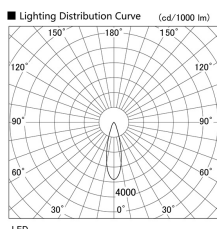

Item no. DD136-2030W9030

Series Name: Cledy versa R-G (DD136)

Installation	Recessed mount
Type	High-efficiency adjustable downlight
Fixture wattage	20W
Beam angle	29 deg
Color Temp.	3000K
CRI	Ra>90
Luminous	2013 lm
Body	Die-cast aluminum alloy
Body finish	N/A
Trim finish	White
Reflector finish	N/A
IP Rate	IP20
Light source	COB module
Input Voltage	AC220~240V
Dimming Type	Non-Dimmable
Certificate	CE, CCC
Cut Hole	125mm