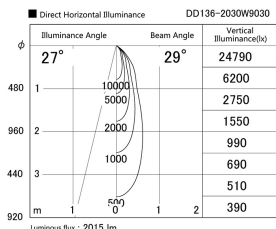

Item no. DD136-2030W9030

Series Name: Cledy versa R-G (DD136)

Installation	Recessed mount
Type	High-efficiency adjustable downlight
Fixture wattage	20W
Beam angle	29 deg
Color Temp.	3000K
CRI	Ra>90
Luminous	2013 lm
Body	Die-cast aluminum alloy
Body finish	N/A
Trim finish	White
Reflector finish	N/A
IP Rate	IP20
Light source	COB module
Input Voltage	AC220~240V
Dimming Type	Non-Dimmable
Certificate	CE, CCC
Cut Hole	125mm