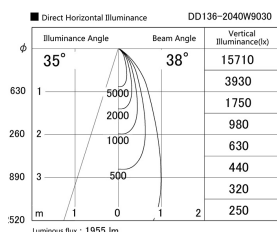

Item no. DD136-2040W9030

Series Name: Cledy versa R-G (DD136)

Installation	Recessed mount
Type	High-efficiency adjustable downlight
Fixture wattage	20W
Beam angle	38 deg
Color Temp.	3000K
CRI	Ra>90
Luminous	1957 lm
Body	Die-cast aluminum alloy
Body finish	N/A
Trim finish	White
Reflector finish	N/A
IP Rate	IP20
Light source	COB module
Input Voltage	AC220~240V
Dimming Type	Non-Dimmable
Certificate	CE, CCC
Cut Hole	125mm