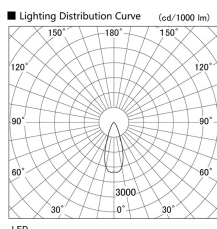

Item no. DD136-2040W9030

Series Name: Cledy versa R-G (DD136)

Installation	Recessed mount
Type	High-efficiency adjustable downlight
Fixture wattage	20W
Beam angle	38 deg
Color Temp.	3000K
CRI	Ra>90
Luminous	1957 lm
Body	Die-cast aluminum alloy
Body finish	N/A
Trim finish	White
Reflector finish	N/A
IP Rate	IP20
Light source	COB module
Input Voltage	AC220~240V
Dimming Type	Non-Dimmable
Certificate	CE, CCC
Cut Hole	125mm