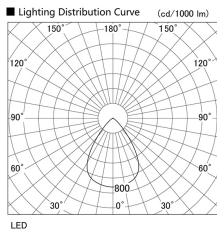

Item no. DD136-2060W9030

Series Name: Cledy versa R-G (DD136)

Installation	Recessed mount
Type	High-efficiency adjustable downlight
Fixture wattage	20W
Beam angle	72 deg
Color Temp.	3000K
CRI	Ra>90
Luminous	1714 lm
Body	Die-cast aluminum alloy
Body finish	N/A
Trim finish	White
Reflector finish	N/A
IP Rate	IP20
Light source	COB module
Input Voltage	AC220~240V
Dimming Type	Non-Dimmable
Certificate	CE, CCC
Cut Hole	125mm