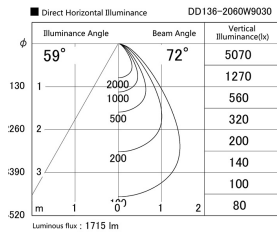

Item no. DD136-2060W9030

Series Name: Cledy versa R-G (DD136)

Installation	Recessed mount
Type	High-efficiency adjustable downlight
Fixture wattage	20W
Beam angle	72 deg
Color Temp.	3000K
CRI	Ra>90
Luminous	1714 lm
Body	Die-cast aluminum alloy
Body finish	N/A
Trim finish	White
Reflector finish	N/A
IP Rate	IP20
Light source	COB module
Input Voltage	AC220~240V
Dimming Type	Non-Dimmable
Certificate	CE, CCC
Cut Hole	125mm