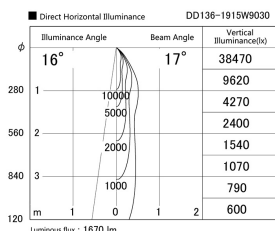

Item no. DD136-1915W9030

Series Name: Cledy versa R-G (DD136)

Installation	Recessed mount
Type	High-efficiency adjustable downlight
Fixture wattage	18.6W
Beam angle	17 deg
Color Temp.	3000K
CRI	Ra>90
Luminous	1671 lm
Body	Die-cast aluminum alloy
Body finish	N/A
Trim finish	White
Reflector finish	N/A
IP Rate	IP20
Light source	COB module
Input Voltage	AC220~240V
Dimming Type	Non-Dimmable
Certificate	CE, CCC
Cut Hole	125mm