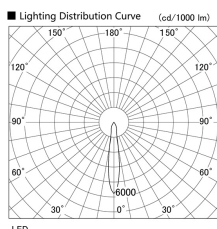

Item no. DD136-1915W9030

Series Name: Cledy versa R-G (DD136)

Installation	Recessed mount
Type	High-efficiency adjustable downlight
Fixture wattage	18.6W
Beam angle	17 deg
Color Temp.	3000K
CRI	Ra>90
Luminous	1671 lm
Body	Die-cast aluminum alloy
Body finish	N/A
Trim finish	White
Reflector finish	N/A
IP Rate	IP20
Light source	COB module
Input Voltage	AC220~240V
Dimming Type	Non-Dimmable
Certificate	CE, CCC
Cut Hole	125mm