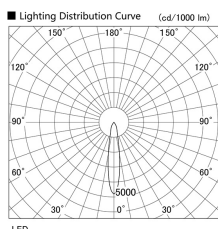

Item no. DD136-1920W9030

Series Name: Cledy versa R-G (DD136)

Installation	Recessed mount
Type	High-efficiency adjustable downlight
Fixture wattage	18.6W
Beam angle	18 deg
Color Temp.	3000K
CRI	Ra>90
Luminous	1580 lm
Body	Die-cast aluminum alloy
Body finish	N/A
Trim finish	White
Reflector finish	N/A
IP Rate	IP20
Light source	COB module
Input Voltage	AC220~240V
Dimming Type	Non-Dimmable
Certificate	CE, CCC
Cut Hole	125mm