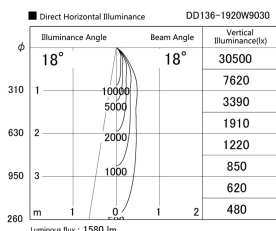

Item no. DD136-1920W9030

Series Name: Cledy versa R-G (DD136)

Installation	Recessed mount
Type	High-efficiency adjustable downlight
Fixture wattage	18.6W
Beam angle	18 deg
Color Temp.	3000K
CRI	Ra>90
Luminous	1580 lm
Body	Die-cast aluminum alloy
Body finish	N/A
Trim finish	White
Reflector finish	N/A
IP Rate	IP20
Light source	COB module
Input Voltage	AC220~240V
Dimming Type	Non-Dimmable
Certificate	CE, CCC
Cut Hole	125mm