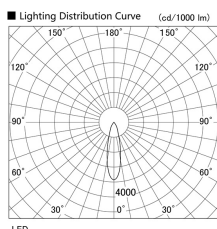

Item no. DD136-1930W9030

Series Name: Cledy versa R-G (DD136)

Installation	Recessed mount
Type	High-efficiency adjustable downlight
Fixture wattage	18.6W
Beam angle	27 deg
Color Temp.	3000K
CRI	Ra>90
Luminous	1557 lm
Body	Die-cast aluminum alloy
Body finish	N/A
Trim finish	White
Reflector finish	N/A
IP Rate	IP20
Light source	COB module
Input Voltage	AC220~240V
Dimming Type	Non-Dimmable
Certificate	CE, CCC
Cut Hole	125mm