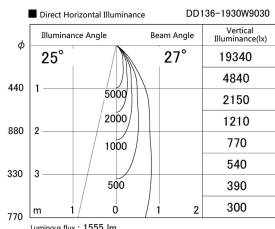

Item no. DD136-1930W9030

Series Name: Cledy versa R-G (DD136)

Installation	Recessed mount
Type	High-efficiency adjustable downlight
Fixture wattage	18.6W
Beam angle	27 deg
Color Temp.	3000K
CRI	Ra>90
Luminous	1557 lm
Body	Die-cast aluminum alloy
Body finish	N/A
Trim finish	White
Reflector finish	N/A
IP Rate	IP20
Light source	COB module
Input Voltage	AC220~240V
Dimming Type	Non-Dimmable
Certificate	CE, CCC
Cut Hole	125mm