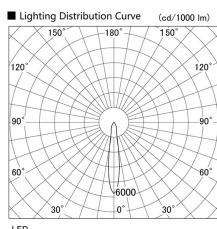

Item no. DD136-1115W9030

Series Name: Cledy versa R-G (DD136)

| | |
|------------------|---|
| Installation | Recessed mount |
| Type | High-efficiency adjustable downlight |
| Fixture wattage | 10.5W |
| Beam angle | 17 deg |
| Color Temp. | 2700K |
| CRI | Ra>90 |
| Luminous | 1013 lm |
| Body | Die-cast aluminum alloy |
| Body finish | N/A |
| Trim finish | White |
| Reflector finish | N/A |
| IP Rate | IP20 |
| Light source | COB module |
| Input Voltage | AC220~240V |
| Dimming Type | Non-Dimmable |
| Certificate | CE, CCC |
| Cut Hole | 100mm |