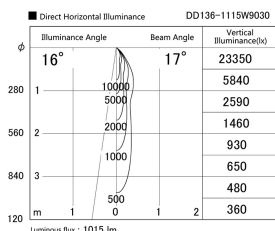

Item no. DD136-1115W9030

Series Name: Cledy versa R-G (DD136)

| | |
|------------------|---|
| Installation | Recessed mount |
| Type | High-efficiency adjustable downlight |
| Fixture wattage | 10.5W |
| Beam angle | 17 deg |
| Color Temp. | 2700K |
| CRI | Ra>90 |
| Luminous | 1013 lm |
| Body | Die-cast aluminum alloy |
| Body finish | N/A |
| Trim finish | White |
| Reflector finish | N/A |
| IP Rate | IP20 |
| Light source | COB module |
| Input Voltage | AC220~240V |
| Dimming Type | Non-Dimmable |
| Certificate | CE, CCC |
| Cut Hole | 100mm |