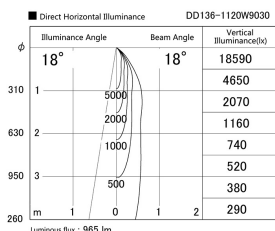

Item no. DD136-1120W9030

Series Name: Cledy versa R-G (DD136)

Installation	Recessed mount
Type	High-efficiency adjustable downlight
Fixture wattage	10.5W
Beam angle	18 deg
Color Temp.	3000K
CRI	Ra>90
Luminous	963 lm
Body	Die-cast aluminum alloy
Body finish	N/A
Trim finish	White
Reflector finish	N/A
IP Rate	IP20
Light source	COB module
Input Voltage	AC220~240V
Dimming Type	Non-Dimmable
Certificate	CE, CCC
Cut Hole	100mm