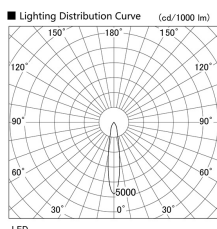

Item no. DD136-1120W9030

Series Name: Cledy versa R-G (DD136)

Installation	Recessed mount
Type	High-efficiency adjustable downlight
Fixture wattage	10.5W
Beam angle	18 deg
Color Temp.	3000K
CRI	Ra>90
Luminous	963 lm
Body	Die-cast aluminum alloy
Body finish	N/A
Trim finish	White
Reflector finish	N/A
IP Rate	IP20
Light source	COB module
Input Voltage	AC220~240V
Dimming Type	Non-Dimmable
Certificate	CE, CCC
Cut Hole	100mm