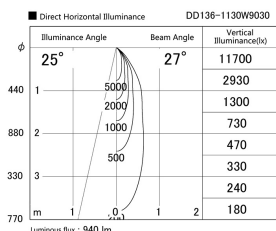

Item no. DD136-1130W9030

Series Name: Cledy versa R-G (DD136)

Installation	Recessed mount
Type	High-efficiency adjustable downlight
Fixture wattage	10.5W
Beam angle	27 deg
Color Temp.	3000K
CRI	Ra>90
Luminous	942 lm
Body	Die-cast aluminum alloy
Body finish	N/A
Trim finish	White
Reflector finish	N/A
IP Rate	IP20
Light source	COB module
Input Voltage	AC220~240V
Dimming Type	Non-Dimmable
Certificate	CE, CCC
Cut Hole	100mm