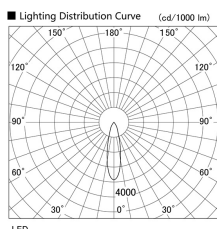

Item no. DD136-1130W9030

Series Name: Cledy versa R-G (DD136)

Installation	Recessed mount
Type	High-efficiency adjustable downlight
Fixture wattage	10.5W
Beam angle	27 deg
Color Temp.	3000K
CRI	Ra>90
Luminous	942 lm
Body	Die-cast aluminum alloy
Body finish	N/A
Trim finish	White
Reflector finish	N/A
IP Rate	IP20
Light source	COB module
Input Voltage	AC220~240V
Dimming Type	Non-Dimmable
Certificate	CE, CCC
Cut Hole	100mm