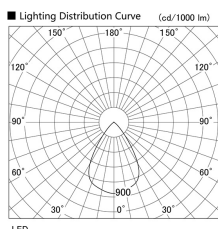

Item no. DD136-1160W9030

Series Name: Cledy versa R-G (DD136)

Installation	Recessed mount
Type	High-efficiency adjustable downlight
Fixture wattage	10.5W
Beam angle	68 deg
Color Temp.	3000K
CRI	Ra>90
Luminous	895 lm
Body	Die-cast aluminum alloy
Body finish	N/A
Trim finish	White
Reflector finish	N/A
IP Rate	IP20
Light source	COB module
Input Voltage	AC220~240V
Dimming Type	Non-Dimmable
Certificate	CE, CCC
Cut Hole	100mm