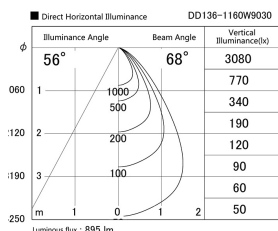

Item no. DD136-1160W9030

Series Name: Cledy versa R-G (DD136)

Installation	Recessed mount
Type	High-efficiency adjustable downlight
Fixture wattage	10.5W
Beam angle	68 deg
Color Temp.	3000K
CRI	Ra>90
Luminous	895 lm
Body	Die-cast aluminum alloy
Body finish	N/A
Trim finish	White
Reflector finish	N/A
IP Rate	IP20
Light source	COB module
Input Voltage	AC220~240V
Dimming Type	Non-Dimmable
Certificate	CE, CCC
Cut Hole	100mm