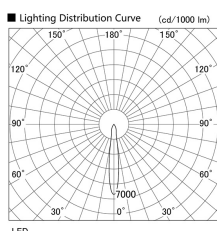

Item no. DD136-0815W9030

Series Name: Cledy versa R-G (DD136)

Installation	Recessed mount
Type	High-efficiency adjustable downlight
Fixture wattage	7.5W
Beam angle	15 deg
Color Temp.	3000K
CRI	Ra>90
Luminous	681 lm
Body	Die-cast aluminum alloy
Body finish	N/A
Trim finish	White
Reflector finish	N/A
IP Rate	IP20
Light source	COB module
Input Voltage	AC220~240V
Dimming Type	Non-Dimmable
Certificate	CE, CCC
Cut Hole	100mm