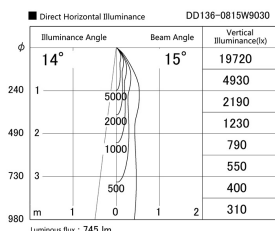

Item no. DD136-0815W9030

Series Name: Cledy versa R-G (DD136)

Installation	Recessed mount
Type	High-efficiency adjustable downlight
Fixture wattage	7.5W
Beam angle	15 deg
Color Temp.	3000K
CRI	Ra>90
Luminous	681 lm
Body	Die-cast aluminum alloy
Body finish	N/A
Trim finish	White
Reflector finish	N/A
IP Rate	IP20
Light source	COB module
Input Voltage	AC220~240V
Dimming Type	Non-Dimmable
Certificate	CE, CCC
Cut Hole	100mm