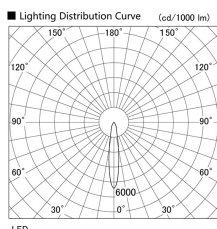

Item no. DD136-0820W9030

Series Name: Cledy versa R-G (DD136)

Installation	Recessed mount
Type	High-efficiency adjustable downlight
Fixture wattage	7.5W
Beam angle	17 deg
Color Temp.	3000K
CRI	Ra>90
Luminous	647 lm
Body	Die-cast aluminum alloy
Body finish	N/A
Trim finish	White
Reflector finish	N/A
IP Rate	IP20
Light source	COB module
Input Voltage	AC220~240V
Dimming Type	Non-Dimmable
Certificate	CE, CCC
Cut Hole	100mm