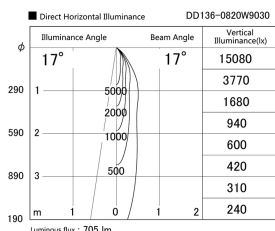

Item no. DD136-0820W9030

Series Name: Cledy versa R-G (DD136)

Installation	Recessed mount
Type	High-efficiency adjustable downlight
Fixture wattage	7.5W
Beam angle	17 deg
Color Temp.	3000K
CRI	Ra>90
Luminous	647 lm
Body	Die-cast aluminum alloy
Body finish	N/A
Trim finish	White
Reflector finish	N/A
IP Rate	IP20
Light source	COB module
Input Voltage	AC220~240V
Dimming Type	Non-Dimmable
Certificate	CE, CCC
Cut Hole	100mm