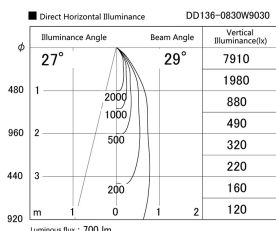

Item no. DD136-0830W9030

Series Name: Cledy versa R-G (DD136)

Installation	Recessed mount
Type	High-efficiency adjustable downlight
Fixture wattage	7.5W
Beam angle	29 deg
Color Temp.	3000K
CRI	Ra>90
Luminous	642 lm
Body	Die-cast aluminum alloy
Body finish	N/A
Trim finish	White
Reflector finish	N/A
IP Rate	IP20
Light source	COB module
Input Voltage	AC220~240V
Dimming Type	Non-Dimmable
Certificate	CE, CCC
Cut Hole	100mm