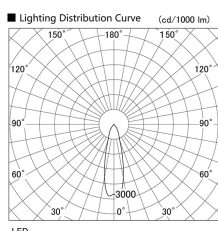

Item no. DD136-0830W9030

Series Name: Cledy versa R-G (DD136)

Installation	Recessed mount
Type	High-efficiency adjustable downlight
Fixture wattage	7.5W
Beam angle	29 deg
Color Temp.	3000K
CRI	Ra>90
Luminous	642 lm
Body	Die-cast aluminum alloy
Body finish	N/A
Trim finish	White
Reflector finish	N/A
IP Rate	IP20
Light source	COB module
Input Voltage	AC220~240V
Dimming Type	Non-Dimmable
Certificate	CE, CCC
Cut Hole	100mm