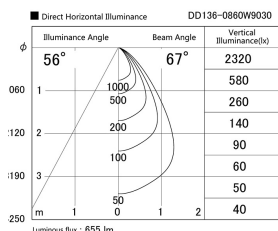

Item no. DD136-0860W9030

Series Name: Cledy versa R-G (DD136)

Installation	Recessed mount
Type	High-efficiency adjustable downlight
Fixture wattage	7.5W
Beam angle	63 deg
Color Temp.	3000K
CRI	Ra>90
Luminous	571 lm
Body	Die-cast aluminum alloy
Body finish	N/A
Trim finish	White
Reflector finish	N/A
IP Rate	IP20
Light source	COB module
Input Voltage	AC220~240V
Dimming Type	Non-Dimmable
Certificate	CE, CCC
Cut Hole	100mm