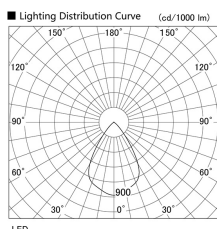

Item no. DD136-0860W9030

Series Name: Cledy versa R-G (DD136)

Installation	Recessed mount
Type	High-efficiency adjustable downlight
Fixture wattage	7.5W
Beam angle	63 deg
Color Temp.	3000K
CRI	Ra>90
Luminous	571 lm
Body	Die-cast aluminum alloy
Body finish	N/A
Trim finish	White
Reflector finish	N/A
IP Rate	IP20
Light source	COB module
Input Voltage	AC220~240V
Dimming Type	Non-Dimmable
Certificate	CE, CCC
Cut Hole	100mm