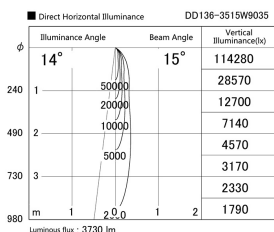

Item no. DD136-3515W9035

Series Name: Cledy versa R-G (DD136)

Installation	Recessed mount
Type	High-efficiency adjustable downlight
Fixture wattage	36W
Beam angle	15 deg
Color Temp.	3500K
CRI	Ra>90
Luminous	3731 lm
Body	Die-cast aluminum alloy
Body finish	N/A
Trim finish	White
Reflector finish	N/A
IP Rate	IP20
Light source	COB module
Input Voltage	AC220~240V
Dimming Type	Non-Dimmable
Certificate	CE, CCC
Cut Hole	150mm