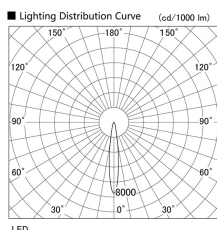

Item no. DD136-3515W9035

Series Name: Cledy versa R-G (DD136)

Installation	Recessed mount
Type	High-efficiency adjustable downlight
Fixture wattage	36W
Beam angle	15 deg
Color Temp.	3500K
CRI	Ra>90
Luminous	3731 lm
Body	Die-cast aluminum alloy
Body finish	N/A
Trim finish	White
Reflector finish	N/A
IP Rate	IP20
Light source	COB module
Input Voltage	AC220~240V
Dimming Type	Non-Dimmable
Certificate	CE, CCC
Cut Hole	150mm