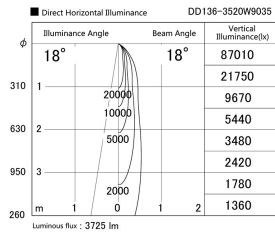

Item no. DD136-3520W9035

Series Name: Cledy versa R-G (DD136)

Installation	Recessed mount
Type	High-efficiency adjustable downlight
Fixture wattage	36W
Beam angle	18 deg
Color Temp.	3500K
CRI	Ra>90
Luminous	3726 lm
Body	Die-cast aluminum alloy
Body finish	N/A
Trim finish	White
Reflector finish	N/A
IP Rate	IP20
Light source	COB module
Input Voltage	AC220~240V
Dimming Type	Non-Dimmable
Certificate	CE, CCC
Cut Hole	150mm