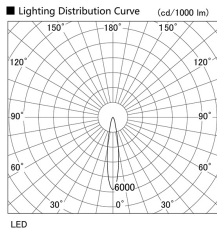

Item no. DD136-3520W9035

Series Name: Cledy versa R-G (DD136)

Installation	Recessed mount
Type	High-efficiency adjustable downlight
Fixture wattage	36W
Beam angle	18 deg
Color Temp.	3500K
CRI	Ra>90
Luminous	3726 lm
Body	Die-cast aluminum alloy
Body finish	N/A
Trim finish	White
Reflector finish	N/A
IP Rate	IP20
Light source	COB module
Input Voltage	AC220~240V
Dimming Type	Non-Dimmable
Certificate	CE, CCC
Cut Hole	150mm