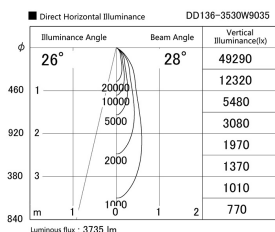

Item no. DD136-3530W9035

Series Name: Cledy versa R-G (DD136)

Installation	Recessed mount
Type	High-efficiency adjustable downlight
Fixture wattage	36W
Beam angle	28 deg
Color Temp.	3500K
CRI	Ra>90
Luminous	3737 lm
Body	Die-cast aluminum alloy
Body finish	N/A
Trim finish	White
Reflector finish	N/A
IP Rate	IP20
Light source	COB module
Input Voltage	AC220~240V
Dimming Type	Non-Dimmable
Certificate	CE, CCC
Cut Hole	150mm