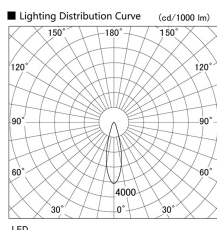

Item no. DD136-3530W9035

Series Name: Cledy versa R-G (DD136)

Installation	Recessed mount
Type	High-efficiency adjustable downlight
Fixture wattage	36W
Beam angle	28 deg
Color Temp.	3500K
CRI	Ra>90
Luminous	3737 lm
Body	Die-cast aluminum alloy
Body finish	N/A
Trim finish	White
Reflector finish	N/A
IP Rate	IP20
Light source	COB module
Input Voltage	AC220~240V
Dimming Type	Non-Dimmable
Certificate	CE, CCC
Cut Hole	150mm