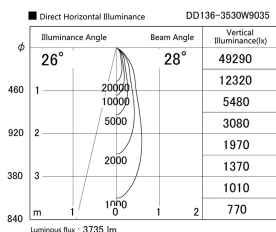

Item no. DD136-3530W9035

Series Name: Cledy versa R-G (DD136)

Installation	Recessed mount
Type	High-efficiency adjustable downlight
Fixture wattage	36W
Beam angle	28 deg
Color Temp.	3500K
CRI	Ra>90
Luminous	3737 lm
Body	Die-cast aluminum alloy
Body finish	N/A
Trim finish	White
Reflector finish	N/A
IP Rate	IP20
Light source	COB module
Input Voltage	AC220~240V
Dimming Type	Non-Dimmable
Certificate	CE, CCC
Cut Hole	150mm