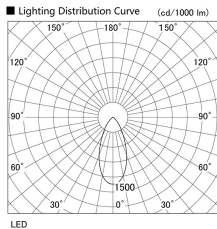

Item no. DD136-3540W9035

Series Name: Cledy versa R-G (DD136)

Installation	Recessed mount
Type	High-efficiency adjustable downlight
Fixture wattage	36W
Beam angle	46 deg
Color Temp.	3500K
CRI	Ra>90
Luminous	3510 lm
Body	Die-cast aluminum alloy
Body finish	N/A
Trim finish	White
Reflector finish	N/A
IP Rate	IP20
Light source	COB module
Input Voltage	AC220~240V
Dimming Type	Non-Dimmable
Certificate	CE, CCC
Cut Hole	150mm