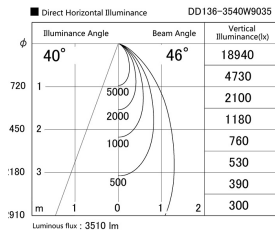

Item no. DD136-3540W9035

Series Name: Cledy versa R-G (DD136)

Installation	Recessed mount
Type	High-efficiency adjustable downlight
Fixture wattage	36W
Beam angle	46 deg
Color Temp.	3500K
CRI	Ra>90
Luminous	3510 lm
Body	Die-cast aluminum alloy
Body finish	N/A
Trim finish	White
Reflector finish	N/A
IP Rate	IP20
Light source	COB module
Input Voltage	AC220~240V
Dimming Type	Non-Dimmable
Certificate	CE, CCC
Cut Hole	150mm