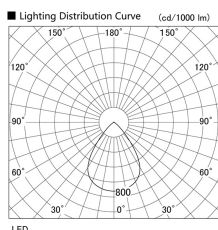

Item no. DD136-3560W9035

Series Name: Cledy versa R-G (DD136)

Installation	Recessed mount
Type	High-efficiency adjustable downlight
Fixture wattage	36W
Beam angle	74 deg
Color Temp.	3500K
CRI	Ra>90
Luminous	3557 lm
Body	Die-cast aluminum alloy
Body finish	N/A
Trim finish	White
Reflector finish	N/A
IP Rate	IP20
Light source	COB module
Input Voltage	AC220~240V
Dimming Type	Non-Dimmable
Certificate	CE, CCC
Cut Hole	150mm