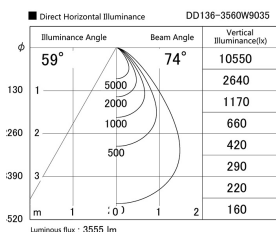

Item no. DD136-3560W9035

Series Name: Cledy versa R-G (DD136)

Installation	Recessed mount
Type	High-efficiency adjustable downlight
Fixture wattage	36W
Beam angle	74 deg
Color Temp.	3500K
CRI	Ra>90
Luminous	3557 lm
Body	Die-cast aluminum alloy
Body finish	N/A
Trim finish	White
Reflector finish	N/A
IP Rate	IP20
Light source	COB module
Input Voltage	AC220~240V
Dimming Type	Non-Dimmable
Certificate	CE, CCC
Cut Hole	150mm