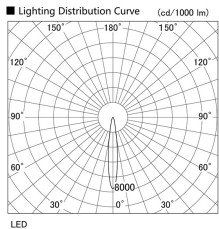

Item no. DD136-2815W9035

Series Name: Cledy versa R-G (DD136)

Installation	Recessed mount
Type	High-efficiency adjustable downlight
Fixture wattage	28W
Beam angle	15 deg
Color Temp.	3500K
CRI	Ra>90
Luminous	3007 lm
Body	Die-cast aluminum alloy
Body finish	N/A
Trim finish	White
Reflector finish	N/A
IP Rate	IP20
Light source	COB module
Input Voltage	AC220~240V
Dimming Type	Non-Dimmable
Certificate	CE, CCC
Cut Hole	150mm