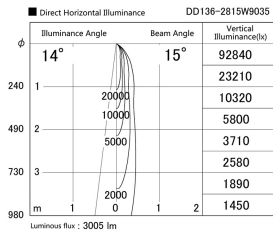

Item no. DD136-2815W9035

Series Name: Cledy versa R-G (DD136)

Installation	Recessed mount
Type	High-efficiency adjustable downlight
Fixture wattage	28W
Beam angle	15 deg
Color Temp.	3500K
CRI	Ra>90
Luminous	3007 lm
Body	Die-cast aluminum alloy
Body finish	N/A
Trim finish	White
Reflector finish	N/A
IP Rate	IP20
Light source	COB module
Input Voltage	AC220~240V
Dimming Type	Non-Dimmable
Certificate	CE, CCC
Cut Hole	150mm