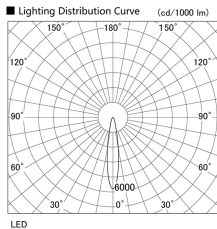

Item no. DD136-2820W9035

Series Name: Cledy versa R-G (DD136)

Installation	Recessed mount
Type	High-efficiency adjustable downlight
Fixture wattage	28W
Beam angle	18 deg
Color Temp.	3500K
CRI	Ra>90
Luminous	3019 lm
Body	Die-cast aluminum alloy
Body finish	N/A
Trim finish	White
Reflector finish	N/A
IP Rate	IP20
Light source	COB module
Input Voltage	AC220~240V
Dimming Type	Non-Dimmable
Certificate	CE, CCC
Cut Hole	150mm