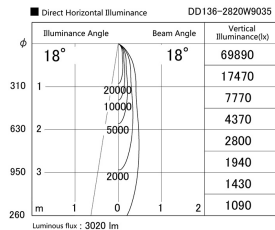

Item no. DD136-2820W9035

Series Name: Cledy versa R-G (DD136)

Installation	Recessed mount
Type	High-efficiency adjustable downlight
Fixture wattage	28W
Beam angle	18 deg
Color Temp.	3500K
CRI	Ra>90
Luminous	3019 lm
Body	Die-cast aluminum alloy
Body finish	N/A
Trim finish	White
Reflector finish	N/A
IP Rate	IP20
Light source	COB module
Input Voltage	AC220~240V
Dimming Type	Non-Dimmable
Certificate	CE, CCC
Cut Hole	150mm