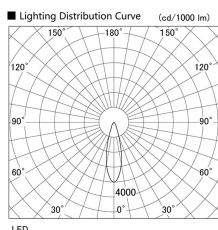

Item no. DD136-2830W9035

Series Name: Cledy versa R-G (DD136)

Installation	Recessed mount
Type	High-efficiency adjustable downlight
Fixture wattage	28W
Beam angle	28 deg
Color Temp.	3500K
CRI	Ra>90
Luminous	3045 lm
Body	Die-cast aluminum alloy
Body finish	N/A
Trim finish	White
Reflector finish	N/A
IP Rate	IP20
Light source	COB module
Input Voltage	AC220~240V
Dimming Type	Non-Dimmable
Certificate	CE, CCC
Cut Hole	150mm