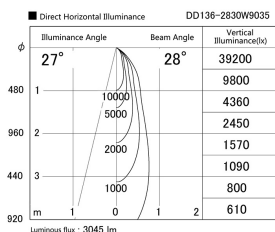

Item no. DD136-2830W9035

Series Name: Cledy versa R-G (DD136)

Installation	Recessed mount
Type	High-efficiency adjustable downlight
Fixture wattage	28W
Beam angle	28 deg
Color Temp.	3500K
CRI	Ra>90
Luminous	3045 lm
Body	Die-cast aluminum alloy
Body finish	N/A
Trim finish	White
Reflector finish	N/A
IP Rate	IP20
Light source	COB module
Input Voltage	AC220~240V
Dimming Type	Non-Dimmable
Certificate	CE, CCC
Cut Hole	150mm