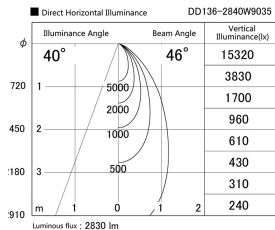

Item no. DD136-2840W9035

Series Name: Cledy versa R-G (DD136)

Installation	Recessed mount
Type	High-efficiency adjustable downlight
Fixture wattage	28W
Beam angle	46 deg
Color Temp.	3500K
CRI	Ra>90
Luminous	2831 lm
Body	Die-cast aluminum alloy
Body finish	N/A
Trim finish	White
Reflector finish	N/A
IP Rate	IP20
Light source	COB module
Input Voltage	AC220~240V
Dimming Type	Non-Dimmable
Certificate	CE, CCC
Cut Hole	150mm