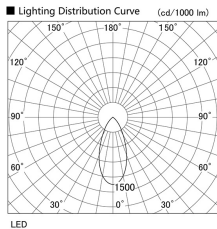

Item no. DD136-2840W9035

Series Name: Cledy versa R-G (DD136)

Installation	Recessed mount
Type	High-efficiency adjustable downlight
Fixture wattage	28W
Beam angle	46 deg
Color Temp.	3500K
CRI	Ra>90
Luminous	2831 lm
Body	Die-cast aluminum alloy
Body finish	N/A
Trim finish	White
Reflector finish	N/A
IP Rate	IP20
Light source	COB module
Input Voltage	AC220~240V
Dimming Type	Non-Dimmable
Certificate	CE, CCC
Cut Hole	150mm