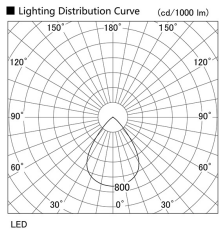

Item no. DD136-2860W9035

Series Name: Cledy versa R-G (DD136)

Installation	Recessed mount
Type	High-efficiency adjustable downlight
Fixture wattage	28W
Beam angle	74 deg
Color Temp.	3500K
CRI	Ra>90
Luminous	2874 lm
Body	Die-cast aluminum alloy
Body finish	N/A
Trim finish	White
Reflector finish	N/A
IP Rate	IP20
Light source	COB module
Input Voltage	AC220~240V
Dimming Type	Non-Dimmable
Certificate	CE, CCC
Cut Hole	150mm