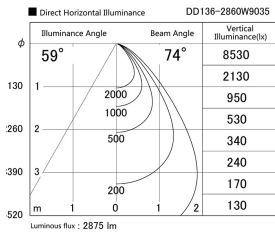

Item no. DD136-2860W9035

Series Name: Cledy versa R-G (DD136)

Installation	Recessed mount
Type	High-efficiency adjustable downlight
Fixture wattage	28W
Beam angle	74 deg
Color Temp.	3500K
CRI	Ra>90
Luminous	2874 lm
Body	Die-cast aluminum alloy
Body finish	N/A
Trim finish	White
Reflector finish	N/A
IP Rate	IP20
Light source	COB module
Input Voltage	AC220~240V
Dimming Type	Non-Dimmable
Certificate	CE, CCC
Cut Hole	150mm