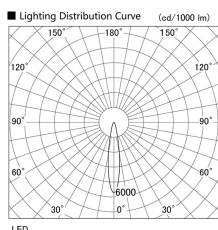

Item no. DD136-2620W9035

Series Name: Cledy versa R-G (DD136)

Installation	Recessed mount
Type	High-efficiency adjustable downlight
Fixture wattage	23W
Beam angle	18 deg
Color Temp.	3500K
CRI	Ra>90
Luminous	2656 lm
Body	Die-cast aluminum alloy
Body finish	N/A
Trim finish	White
Reflector finish	N/A
IP Rate	IP20
Light source	COB module
Input Voltage	AC220~240V
Dimming Type	Non-Dimmable
Certificate	CE, CCC
Cut Hole	150mm