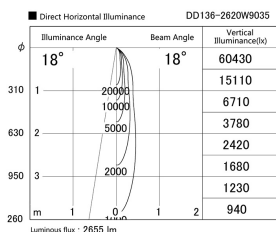

Item no. DD136-2620W9035

Series Name: Cledy versa R-G (DD136)

Installation	Recessed mount
Type	High-efficiency adjustable downlight
Fixture wattage	23W
Beam angle	18 deg
Color Temp.	3500K
CRI	Ra>90
Luminous	2656 lm
Body	Die-cast aluminum alloy
Body finish	N/A
Trim finish	White
Reflector finish	N/A
IP Rate	IP20
Light source	COB module
Input Voltage	AC220~240V
Dimming Type	Non-Dimmable
Certificate	CE, CCC
Cut Hole	150mm