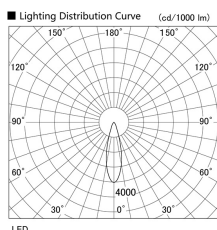

Item no. DD136-2630W9035

Series Name: Cledy versa R-G (DD136)

Installation	Recessed mount
Type	High-efficiency adjustable downlight
Fixture wattage	23W
Beam angle	28 deg
Color Temp.	3500K
CRI	Ra>90
Luminous	2663 lm
Body	Die-cast aluminum alloy
Body finish	N/A
Trim finish	White
Reflector finish	N/A
IP Rate	IP20
Light source	COB module
Input Voltage	AC220~240V
Dimming Type	Non-Dimmable
Certificate	CE, CCC
Cut Hole	150mm