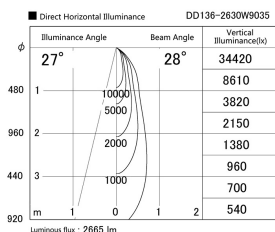

Item no. DD136-2630W9035

Series Name: Cledy versa R-G (DD136)

Installation	Recessed mount
Type	High-efficiency adjustable downlight
Fixture wattage	23W
Beam angle	28 deg
Color Temp.	3500K
CRI	Ra>90
Luminous	2663 lm
Body	Die-cast aluminum alloy
Body finish	N/A
Trim finish	White
Reflector finish	N/A
IP Rate	IP20
Light source	COB module
Input Voltage	AC220~240V
Dimming Type	Non-Dimmable
Certificate	CE, CCC
Cut Hole	150mm