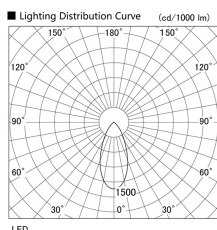

Item no. DD136-2640W9035

Series Name: Cledy versa R-G (DD136)

| | |
|------------------|---|
| Installation | Recessed mount |
| Type | High-efficiency adjustable downlight |
| Fixture wattage | 23W |
| Beam angle | 46 deg |
| Color Temp. | 3500K |
| CRI | Ra>90 |
| Luminous | 2484 lm |
| Body | Die-cast aluminum alloy |
| Body finish | N/A |
| Trim finish | White |
| Reflector finish | N/A |
| IP Rate | IP20 |
| Light source | COB module |
| Input Voltage | AC220~240V |
| Dimming Type | Non-Dimmable |
| Certificate | CE, CCC |
| Cut Hole | 150mm |