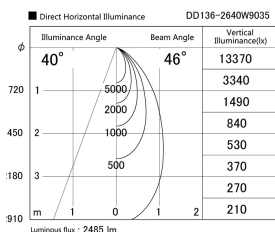

Item no. DD136-2640W9035

Series Name: Cledy versa R-G (DD136)

| | |
|------------------|---|
| Installation | Recessed mount |
| Type | High-efficiency adjustable downlight |
| Fixture wattage | 23W |
| Beam angle | 46 deg |
| Color Temp. | 3500K |
| CRI | Ra>90 |
| Luminous | 2484 lm |
| Body | Die-cast aluminum alloy |
| Body finish | N/A |
| Trim finish | White |
| Reflector finish | N/A |
| IP Rate | IP20 |
| Light source | COB module |
| Input Voltage | AC220~240V |
| Dimming Type | Non-Dimmable |
| Certificate | CE, CCC |
| Cut Hole | 150mm |