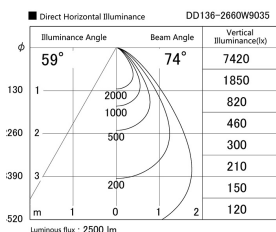

Item no. DD136-2660W9035

Series Name: Cledy versa R-G (DD136)

Installation	Recessed mount
Type	High-efficiency adjustable downlight
Fixture wattage	23W
Beam angle	74 deg
Color Temp.	3500K
CRI	Ra>90
Luminous	2500 lm
Body	Die-cast aluminum alloy
Body finish	N/A
Trim finish	White
Reflector finish	N/A
IP Rate	IP20
Light source	COB module
Input Voltage	AC220~240V
Dimming Type	Non-Dimmable
Certificate	CE, CCC
Cut Hole	150mm