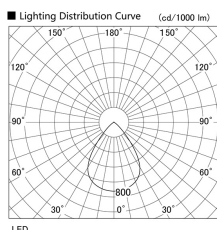

Item no. DD136-2660W9035

Series Name: Cledy versa R-G (DD136)

Installation	Recessed mount
Type	High-efficiency adjustable downlight
Fixture wattage	23W
Beam angle	74 deg
Color Temp.	3500K
CRI	Ra>90
Luminous	2500 lm
Body	Die-cast aluminum alloy
Body finish	N/A
Trim finish	White
Reflector finish	N/A
IP Rate	IP20
Light source	COB module
Input Voltage	AC220~240V
Dimming Type	Non-Dimmable
Certificate	CE, CCC
Cut Hole	150mm