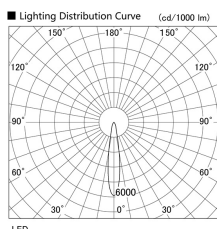

Item no. DD136-2515W9035

Series Name: Cledy versa R-G (DD136)

Installation	Recessed mount
Type	High-efficiency adjustable downlight
Fixture wattage	23W
Beam angle	18 deg
Color Temp.	3500K
CRI	Ra>90
Luminous	2431 lm
Body	Die-cast aluminum alloy
Body finish	N/A
Trim finish	White
Reflector finish	N/A
IP Rate	IP20
Light source	COB module
Input Voltage	AC220~240V
Dimming Type	Non-Dimmable
Certificate	CE, CCC
Cut Hole	125mm