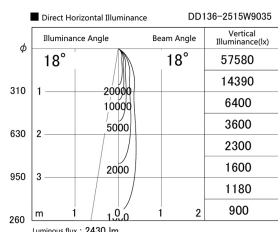

Item no. DD136-2515W9035

Series Name: Cledy versa R-G (DD136)

Installation	Recessed mount
Type	High-efficiency adjustable downlight
Fixture wattage	23W
Beam angle	18 deg
Color Temp.	3500K
CRI	Ra>90
Luminous	2431 lm
Body	Die-cast aluminum alloy
Body finish	N/A
Trim finish	White
Reflector finish	N/A
IP Rate	IP20
Light source	COB module
Input Voltage	AC220~240V
Dimming Type	Non-Dimmable
Certificate	CE, CCC
Cut Hole	125mm