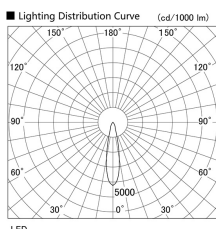

Item no. DD136-2520W9035

Series Name: Cledy versa R-G (DD136)

Installation	Recessed mount
Type	High-efficiency adjustable downlight
Fixture wattage	23W
Beam angle	22 deg
Color Temp.	3500K
CRI	Ra>90
Luminous	2464 lm
Body	Die-cast aluminum alloy
Body finish	N/A
Trim finish	White
Reflector finish	N/A
IP Rate	IP20
Light source	COB module
Input Voltage	AC220~240V
Dimming Type	Non-Dimmable
Certificate	CE, CCC
Cut Hole	125mm