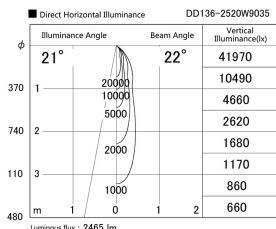

Item no. DD136-2520W9035

Series Name: Cledy versa R-G (DD136)

Installation	Recessed mount
Type	High-efficiency adjustable downlight
Fixture wattage	23W
Beam angle	22 deg
Color Temp.	3500K
CRI	Ra>90
Luminous	2464 lm
Body	Die-cast aluminum alloy
Body finish	N/A
Trim finish	White
Reflector finish	N/A
IP Rate	IP20
Light source	COB module
Input Voltage	AC220~240V
Dimming Type	Non-Dimmable
Certificate	CE, CCC
Cut Hole	125mm