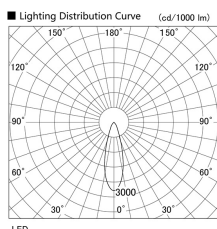

Item no. DD136-2530W9035

Series Name: Cledy versa R-G (DD136)

Installation	Recessed mount
Type	High-efficiency adjustable downlight
Fixture wattage	23W
Beam angle	30 deg
Color Temp.	3500K
CRI	Ra>90
Luminous	2447 lm
Body	Die-cast aluminum alloy
Body finish	N/A
Trim finish	White
Reflector finish	N/A
IP Rate	IP20
Light source	COB module
Input Voltage	AC220~240V
Dimming Type	Non-Dimmable
Certificate	CE, CCC
Cut Hole	125mm