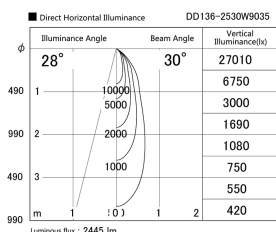

Item no. DD136-2530W9035

Series Name: Cledy versa R-G (DD136)

Installation	Recessed mount
Type	High-efficiency adjustable downlight
Fixture wattage	23W
Beam angle	30 deg
Color Temp.	3500K
CRI	Ra>90
Luminous	2447 lm
Body	Die-cast aluminum alloy
Body finish	N/A
Trim finish	White
Reflector finish	N/A
IP Rate	IP20
Light source	COB module
Input Voltage	AC220~240V
Dimming Type	Non-Dimmable
Certificate	CE, CCC
Cut Hole	125mm