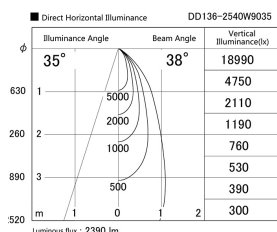

Item no. DD136-2540W9035

Series Name: Cledy versa R-G (DD136)

Installation	Recessed mount
Type	High-efficiency adjustable downlight
Fixture wattage	23W
Beam angle	38 deg
Color Temp.	3500K
CRI	Ra>90
Luminous	2392 lm
Body	Die-cast aluminum alloy
Body finish	N/A
Trim finish	White
Reflector finish	N/A
IP Rate	IP20
Light source	COB module
Input Voltage	AC220~240V
Dimming Type	Non-Dimmable
Certificate	CE, CCC
Cut Hole	125mm