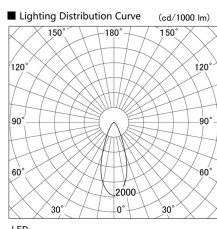

Item no. DD136-2540W9035

Series Name: Cledy versa R-G (DD136)

Installation	Recessed mount
Type	High-efficiency adjustable downlight
Fixture wattage	23W
Beam angle	38 deg
Color Temp.	3500K
CRI	Ra>90
Luminous	2392 lm
Body	Die-cast aluminum alloy
Body finish	N/A
Trim finish	White
Reflector finish	N/A
IP Rate	IP20
Light source	COB module
Input Voltage	AC220~240V
Dimming Type	Non-Dimmable
Certificate	CE, CCC
Cut Hole	125mm