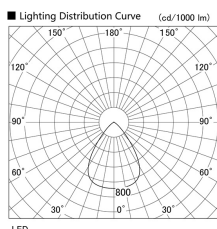

Item no. DD136-2560W9035

Series Name: Cledy versa R-G (DD136)

Installation	Recessed mount
Type	High-efficiency adjustable downlight
Fixture wattage	23W
Beam angle	74 deg
Color Temp.	3500K
CRI	Ra>90
Luminous	2186 lm
Body	Die-cast aluminum alloy
Body finish	N/A
Trim finish	White
Reflector finish	N/A
IP Rate	IP20
Light source	COB module
Input Voltage	AC220~240V
Dimming Type	Non-Dimmable
Certificate	CE, CCC
Cut Hole	125mm