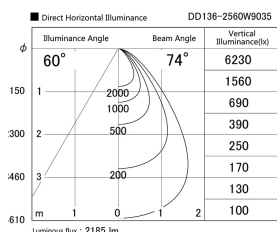

Item no. DD136-2560W9035

Series Name: Cledy versa R-G (DD136)

Installation	Recessed mount
Type	High-efficiency adjustable downlight
Fixture wattage	23W
Beam angle	74 deg
Color Temp.	3500K
CRI	Ra>90
Luminous	2186 lm
Body	Die-cast aluminum alloy
Body finish	N/A
Trim finish	White
Reflector finish	N/A
IP Rate	IP20
Light source	COB module
Input Voltage	AC220~240V
Dimming Type	Non-Dimmable
Certificate	CE, CCC
Cut Hole	125mm