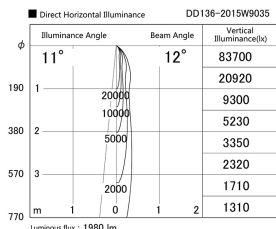

Item no. DD136-2015W9035

Series Name: Cledy versa R-G (DD136)

Installation	Recessed mount
Type	High-efficiency adjustable downlight
Fixture wattage	20W
Beam angle	12 deg
Color Temp.	3500K
CRI	Ra>90
Luminous	1979 lm
Body	Die-cast aluminum alloy
Body finish	N/A
Trim finish	White
Reflector finish	N/A
IP Rate	IP20
Light source	COB module
Input Voltage	AC220~240V
Dimming Type	Non-Dimmable
Certificate	CE, CCC
Cut Hole	125mm