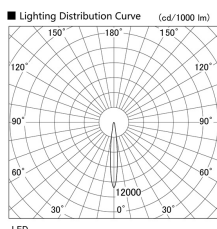

Item no. DD136-2015W9035

Series Name: Cledy versa R-G (DD136)

Installation	Recessed mount
Type	High-efficiency adjustable downlight
Fixture wattage	20W
Beam angle	12 deg
Color Temp.	3500K
CRI	Ra>90
Luminous	1979 lm
Body	Die-cast aluminum alloy
Body finish	N/A
Trim finish	White
Reflector finish	N/A
IP Rate	IP20
Light source	COB module
Input Voltage	AC220~240V
Dimming Type	Non-Dimmable
Certificate	CE, CCC
Cut Hole	125mm