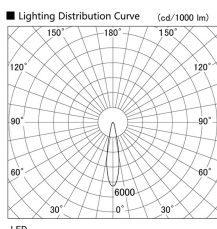

Item no. DD136-2020W9035

Series Name: Cledy versa R-G (DD136)

Installation	Recessed mount
Type	High-efficiency adjustable downlight
Fixture wattage	20W
Beam angle	21 deg
Color Temp.	3500K
CRI	Ra>90
Luminous	2012 lm
Body	Die-cast aluminum alloy
Body finish	N/A
Trim finish	White
Reflector finish	N/A
IP Rate	IP20
Light source	COB module
Input Voltage	AC220~240V
Dimming Type	Non-Dimmable
Certificate	CE, CCC
Cut Hole	125mm