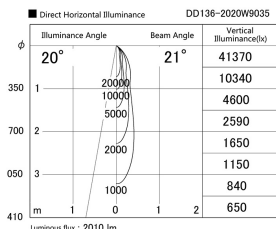

Item no. DD136-2020W9035

Series Name: Cledy versa R-G (DD136)

Installation	Recessed mount
Type	High-efficiency adjustable downlight
Fixture wattage	20W
Beam angle	21 deg
Color Temp.	3500K
CRI	Ra>90
Luminous	2012 lm
Body	Die-cast aluminum alloy
Body finish	N/A
Trim finish	White
Reflector finish	N/A
IP Rate	IP20
Light source	COB module
Input Voltage	AC220~240V
Dimming Type	Non-Dimmable
Certificate	CE, CCC
Cut Hole	125mm