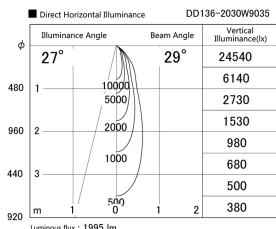

Item no. DD136-2030W9035

Series Name: Cledy versa R-G (DD136)

Installation	Recessed mount
Type	High-efficiency adjustable downlight
Fixture wattage	20W
Beam angle	29 deg
Color Temp.	3500K
CRI	Ra>90
Luminous	1993 lm
Body	Die-cast aluminum alloy
Body finish	N/A
Trim finish	White
Reflector finish	N/A
IP Rate	IP20
Light source	COB module
Input Voltage	AC220~240V
Dimming Type	Non-Dimmable
Certificate	CE, CCC
Cut Hole	125mm