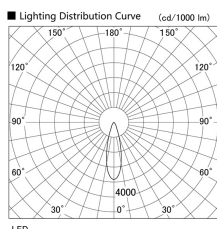

Item no. DD136-2030W9035

Series Name: Cledy versa R-G (DD136)

Installation	Recessed mount
Type	High-efficiency adjustable downlight
Fixture wattage	20W
Beam angle	29 deg
Color Temp.	3500K
CRI	Ra>90
Luminous	1993 lm
Body	Die-cast aluminum alloy
Body finish	N/A
Trim finish	White
Reflector finish	N/A
IP Rate	IP20
Light source	COB module
Input Voltage	AC220~240V
Dimming Type	Non-Dimmable
Certificate	CE, CCC
Cut Hole	125mm