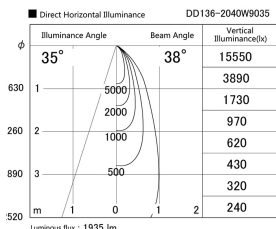

Item no. DD136-2040W9035

Series Name: Cledy versa R-G (DD136)

Installation	Recessed mount
Type	High-efficiency adjustable downlight
Fixture wattage	20W
Beam angle	38 deg
Color Temp.	3500K
CRI	Ra>90
Luminous	1673 lm
Body	Die-cast aluminum alloy
Body finish	N/A
Trim finish	White
Reflector finish	N/A
IP Rate	IP20
Light source	COB module
Input Voltage	AC220~240V
Dimming Type	Non-Dimmable
Certificate	CE, CCC
Cut Hole	125mm