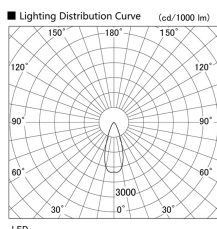

Item no. DD136-2040W9035

Series Name: Cledy versa R-G (DD136)

Installation	Recessed mount
Type	High-efficiency adjustable downlight
Fixture wattage	20W
Beam angle	38 deg
Color Temp.	3500K
CRI	Ra>90
Luminous	1673 lm
Body	Die-cast aluminum alloy
Body finish	N/A
Trim finish	White
Reflector finish	N/A
IP Rate	IP20
Light source	COB module
Input Voltage	AC220~240V
Dimming Type	Non-Dimmable
Certificate	CE, CCC
Cut Hole	125mm