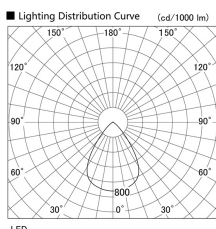

Item no. DD136-2060W9035

Series Name: Cledy versa R-G (DD136)

Installation	Recessed mount
Type	High-efficiency adjustable downlight
Fixture wattage	20W
Beam angle	72 deg
Color Temp.	3500K
CRI	Ra>90
Luminous	1697 lm
Body	Die-cast aluminum alloy
Body finish	N/A
Trim finish	White
Reflector finish	N/A
IP Rate	IP20
Light source	COB module
Input Voltage	AC220~240V
Dimming Type	Non-Dimmable
Certificate	CE, CCC
Cut Hole	125mm