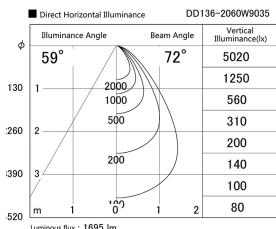

Item no. DD136-2060W9035

Series Name: Cledy versa R-G (DD136)

Installation	Recessed mount
Type	High-efficiency adjustable downlight
Fixture wattage	20W
Beam angle	72 deg
Color Temp.	3500K
CRI	Ra>90
Luminous	1697 lm
Body	Die-cast aluminum alloy
Body finish	N/A
Trim finish	White
Reflector finish	N/A
IP Rate	IP20
Light source	COB module
Input Voltage	AC220~240V
Dimming Type	Non-Dimmable
Certificate	CE, CCC
Cut Hole	125mm