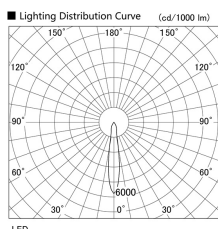

Item no. DD136-1915W9035

Series Name: Cledy versa R-G (DD136)

Installation	Recessed mount
Type	High-efficiency adjustable downlight
Fixture wattage	18.6W
Beam angle	17 deg
Color Temp.	3500K
CRI	Ra>90
Luminous	1654 lm
Body	Die-cast aluminum alloy
Body finish	N/A
Trim finish	White
Reflector finish	N/A
IP Rate	IP20
Light source	COB module
Input Voltage	AC220~240V
Dimming Type	Non-Dimmable
Certificate	CE, CCC
Cut Hole	125mm