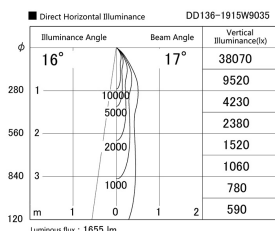

Item no. DD136-1915W9035

Series Name: Cledy versa R-G (DD136)

Installation	Recessed mount
Type	High-efficiency adjustable downlight
Fixture wattage	18.6W
Beam angle	17 deg
Color Temp.	3500K
CRI	Ra>90
Luminous	1654 lm
Body	Die-cast aluminum alloy
Body finish	N/A
Trim finish	White
Reflector finish	N/A
IP Rate	IP20
Light source	COB module
Input Voltage	AC220~240V
Dimming Type	Non-Dimmable
Certificate	CE, CCC
Cut Hole	125mm