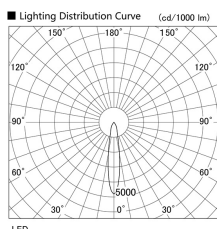

Item no. DD136-1920W9035

Series Name: Cledy versa R-G (DD136)

Installation	Recessed mount
Type	High-efficiency adjustable downlight
Fixture wattage	18.6W
Beam angle	18 deg
Color Temp.	3500K
CRI	Ra>90
Luminous	1564 lm
Body	Die-cast aluminum alloy
Body finish	N/A
Trim finish	White
Reflector finish	N/A
IP Rate	IP20
Light source	COB module
Input Voltage	AC220~240V
Dimming Type	Non-Dimmable
Certificate	CE, CCC
Cut Hole	125mm