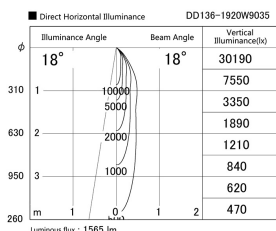

Item no. DD136-1920W9035

Series Name: Cledy versa R-G (DD136)

Installation	Recessed mount
Type	High-efficiency adjustable downlight
Fixture wattage	18.6W
Beam angle	18 deg
Color Temp.	3500K
CRI	Ra>90
Luminous	1564 lm
Body	Die-cast aluminum alloy
Body finish	N/A
Trim finish	White
Reflector finish	N/A
IP Rate	IP20
Light source	COB module
Input Voltage	AC220~240V
Dimming Type	Non-Dimmable
Certificate	CE, CCC
Cut Hole	125mm