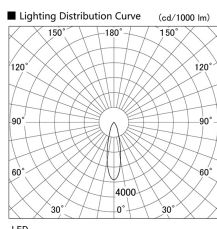

Item no. DD136-1930W9035

Series Name: Cledy versa R-G (DD136)

Installation	Recessed mount
Type	High-efficiency adjustable downlight
Fixture wattage	18.6W
Beam angle	27 deg
Color Temp.	3500K
CRI	Ra>90
Luminous	1541 lm
Body	Die-cast aluminum alloy
Body finish	N/A
Trim finish	White
Reflector finish	N/A
IP Rate	IP20
Light source	COB module
Input Voltage	AC220~240V
Dimming Type	Non-Dimmable
Certificate	CE, CCC
Cut Hole	125mm