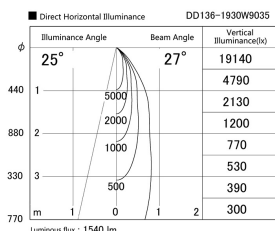

Item no. DD136-1930W9035

Series Name: Cledy versa R-G (DD136)

Installation	Recessed mount
Type	High-efficiency adjustable downlight
Fixture wattage	18.6W
Beam angle	27 deg
Color Temp.	3500K
CRI	Ra>90
Luminous	1541 lm
Body	Die-cast aluminum alloy
Body finish	N/A
Trim finish	White
Reflector finish	N/A
IP Rate	IP20
Light source	COB module
Input Voltage	AC220~240V
Dimming Type	Non-Dimmable
Certificate	CE, CCC
Cut Hole	125mm