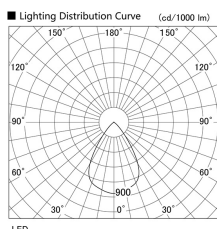

Item no. DD136-1960W9035

Series Name: Cledy versa R-G (DD136)

Installation	Recessed mount
Type	High-efficiency adjustable downlight
Fixture wattage	18.6W
Beam angle	68 deg
Color Temp.	3500K
CRI	Ra>90
Luminous	1471 lm
Body	Die-cast aluminum alloy
Body finish	N/A
Trim finish	White
Reflector finish	N/A
IP Rate	IP20
Light source	COB module
Input Voltage	AC220~240V
Dimming Type	Non-Dimmable
Certificate	CE, CCC
Cut Hole	125mm