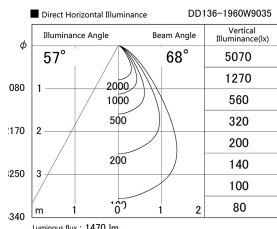

Item no. DD136-1960W9035

Series Name: Cledy versa R-G (DD136)

Installation	Recessed mount
Type	High-efficiency adjustable downlight
Fixture wattage	18.6W
Beam angle	68 deg
Color Temp.	3500K
CRI	Ra>90
Luminous	1471 lm
Body	Die-cast aluminum alloy
Body finish	N/A
Trim finish	White
Reflector finish	N/A
IP Rate	IP20
Light source	COB module
Input Voltage	AC220~240V
Dimming Type	Non-Dimmable
Certificate	CE, CCC
Cut Hole	125mm