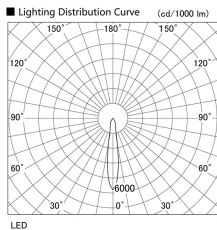

Item no. DD136-1115W9035

Series Name: Cledy versa R-G (DD136)

Installation	Recessed mount
Type	High-efficiency adjustable downlight
Fixture wattage	10.5W
Beam angle	17 deg
Color Temp.	3500K
CRI	Ra>90
Luminous	1003 lm
Body	Die-cast aluminum alloy
Body finish	N/A
Trim finish	White
Reflector finish	N/A
IP Rate	IP20
Light source	COB module
Input Voltage	AC220~240V
Dimming Type	Non-Dimmable
Certificate	CE, CCC
Cut Hole	100mm