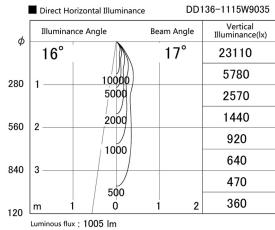

Item no. DD136-1115W9035

Series Name: Cledy versa R-G (DD136)

Installation	Recessed mount
Type	High-efficiency adjustable downlight
Fixture wattage	10.5W
Beam angle	17 deg
Color Temp.	3500K
CRI	Ra>90
Luminous	1003 lm
Body	Die-cast aluminum alloy
Body finish	N/A
Trim finish	White
Reflector finish	N/A
IP Rate	IP20
Light source	COB module
Input Voltage	AC220~240V
Dimming Type	Non-Dimmable
Certificate	CE, CCC
Cut Hole	100mm